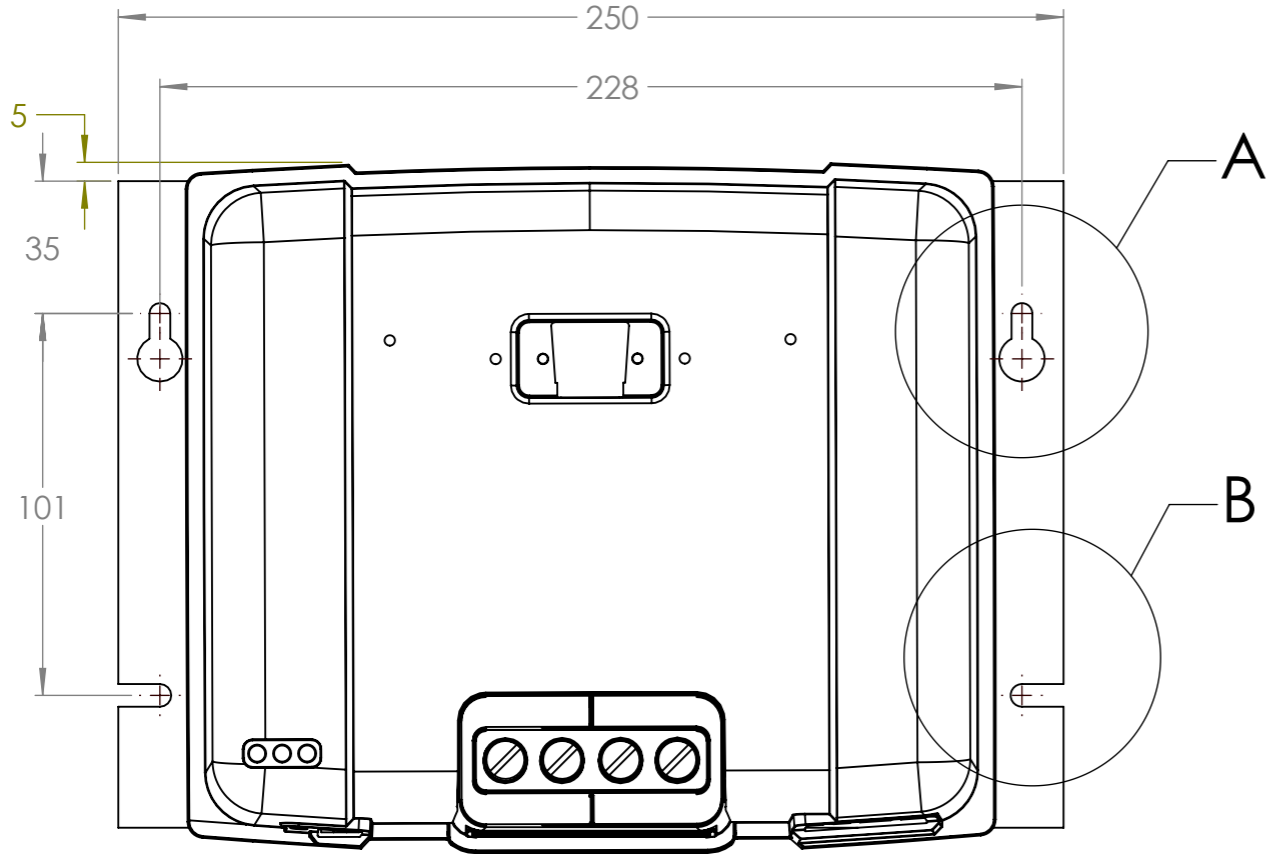

Dimension Drawing - SmartSolar charge controller	
SCC115060210	SmartSolar MPPT 150/60-Tr
SCC115070210	SmartSolar MPPT 150/70-Tr

DETAIL A
SCALE 1 : 1

DETAIL B
SCALE 1 : 1

Dimensions in mm