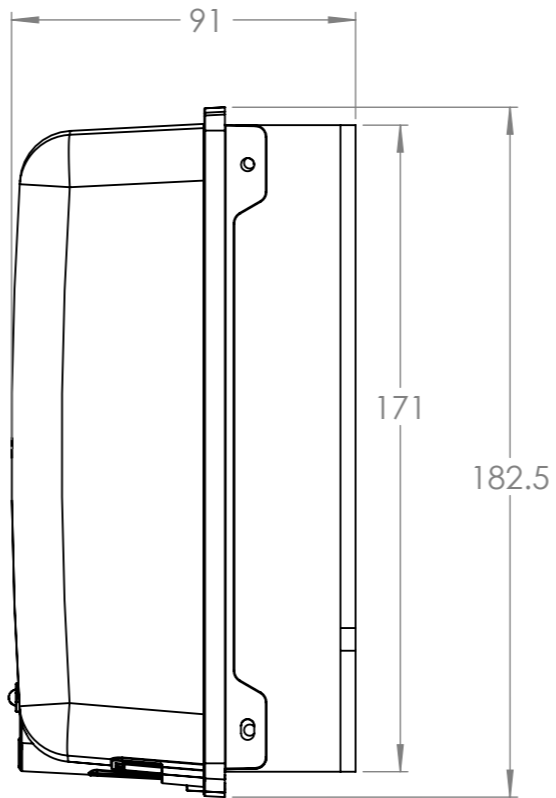

Dimension Drawing - SmartSolar charge controller	
SCC115060210	SmartSolar MPPT 150/60-Tr
SCC115070210	SmartSolar MPPT 150/70-Tr

DETAIL A
SCALE 1 : 1

DETAIL B
SCALE 1 : 1

Dimensions in mm