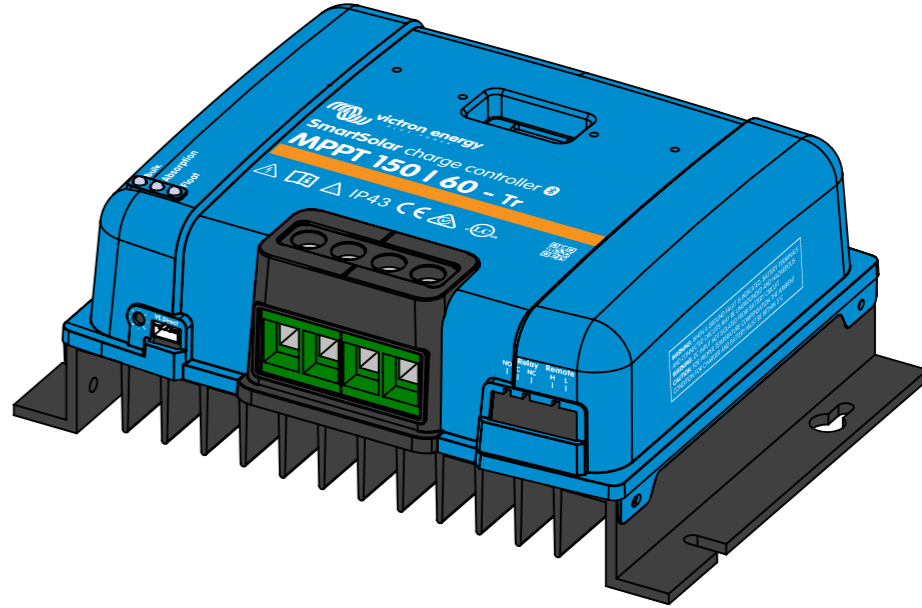

Dimension Drawing - SmartSolar charge controller	
SCC115060210	SmartSolar MPPT 150/60-Tr
SCC115070210	SmartSolar MPPT 150/70-Tr

DETAIL A
SCALE 1 : 1

DETAIL B
SCALE 1 : 1

Dimensions in mm