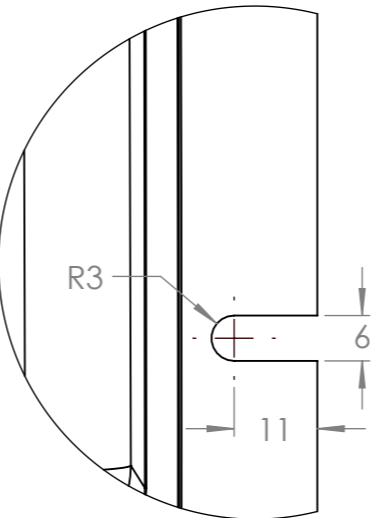

Dimension Drawing - SmartSolar charge controller	
SCC115060210	SmartSolar MPPT 150/60-Tr
SCC115070210	SmartSolar MPPT 150/70-Tr

DETAIL A
SCALE 1 : 1

DETAIL B
SCALE 1 : 1

Dimensions in mm