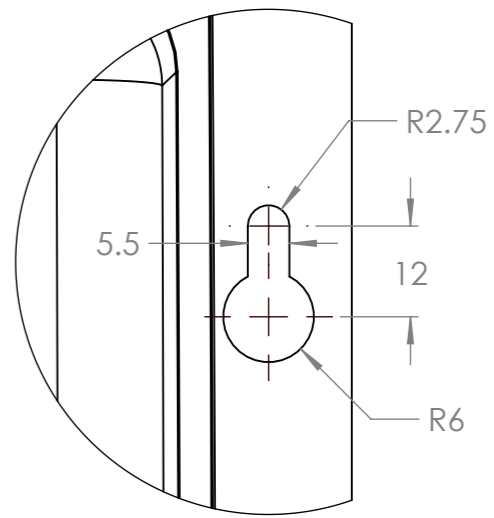

Dimension Drawing - SmartSolar charge controller	
SCC115060210	SmartSolar MPPT 150/60-Tr
SCC115070210	SmartSolar MPPT 150/70-Tr

DETAIL A
SCALE 1 : 1

DETAIL B
SCALE 1 : 1

Dimensions in mm